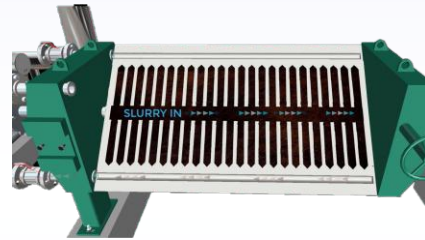

ANFD - BEW

CAVITY PUMPS - SYNO PUMPS

SPECIAL PURPOSE

1G 2G 3G SENSOR
TATA STEEL

Scan above QR codes to see our videos

PROCESS ANIMATION VIDEOS

ANFD - CHEMIPLANT

FILTER PRESS - NMP

RO PLANT - ROCHEM

ANIMATION VIDEOS

CAVITY PUMPS
SYNO PUMPS

Scan above QR codes to see our videos

ANIMATED TRAINING MODULE

DEVICES SUPPORTED

TABLET

KIOSK