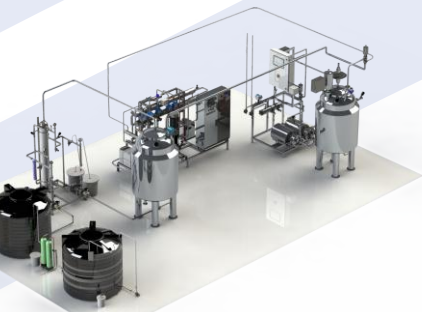

REALISTIC RENDERS

OUR CLIENTS

OUR TESTIMONIALS

Prolific 3D Tech helped us to understand the hemodynamics of umbilical artery with the help of a 3D computational model for umbilical artery flow. Their curiosity for scientific applications of 3D modelling was commendable and their quick turn-around time was much appreciated. We look forward to working with them in the future.

- Ruchit Shah from Placental Analytics
(Newyork,USA)

TATA STEEL WeAlsoMakeTomorrow
The animation video made by Prolific 3D Tech has been made satisfactorily as per our requirements. The modelling work done by your team is in particular a highlight. The continual effort and response by your team into during the course of the project was very good. We would certainly like to work with you again for future requirements.

- Shivanandan S Indimath from Tata Steel Limited
(Jamshedpur)

A LITTLE ABOUT US

We at Prolific 3D Tech avail our major services to the Manufacturing Sector. Providing a strong add on for manufactures in national and global markets, we recreate and improve the products aesthetic presentation, visualization and provide dear understanding for their respective customers eliminating mis-communications. Photo Rendering, Process Animation Videos, Motion Animation Videos, 360 Degree & Walkthrough Videos of products are the services which we provide.