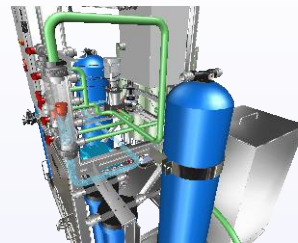

ANFD - BEW

CAVITY PUMPS - SYNO PUMPS

SPECIAL PURPOSE

1G 2G 3G SENSOR
TATA STEEL

Scan above QR codes to see our videos

PROCESS ANIMATION VIDEOS

ANFD - CHEMIPLANT

FILTER PRESS - NMP

RO PLANT - ROCHEM

ANIMATION VIDEOS

CAVITY PUMPS
SYNO PUMPS

Scan above QR codes to see our videos

ANIMATED TRAINING MODULE

DEVICES SUPPORTED

TABLET

KIOSK