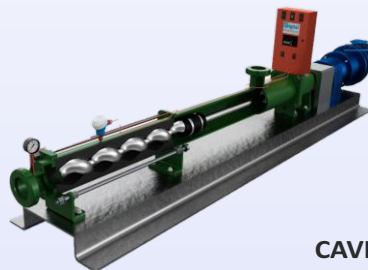

ANFD - BEW

CAVITY PUMPS - SYNO PUMPS

SPECIAL PURPOSE

1G 2G 3G SENSOR
TATA STEEL

Scan above QR codes to see our videos

PROCESS ANIMATION VIDEOS

ANFD - CHEMIPLANT

FILTER PRESS - NMP

RO PLANT - ROCHEM

ANIMATION VIDEOS

CAVITY PUMPS
SYNO PUMPS

Scan above QR codes to see our videos

ANIMATED TRAINING MODULE

DEVICES SUPPORTED

TABLET

KIOSK