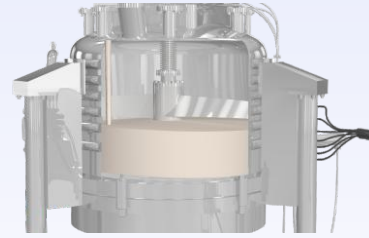

ANFD - BEW

CAVITY PUMPS - SYNO PUMPS

SPECIAL PURPOSE

1G 2G 3G SENSOR
TATA STEEL

Scan above QR codes to see our videos

PROCESS ANIMATION VIDEOS

ANFD - CHEMIPLANT

FILTER PRESS - NMP

RO PLANT - ROCHEM

ANIMATION VIDEOS

CAVITY PUMPS
SYNO PUMPS

Scan above QR codes to see our videos

ANIMATED TRAINING MODULE

DEVICES SUPPORTED

TABLET

KIOSK