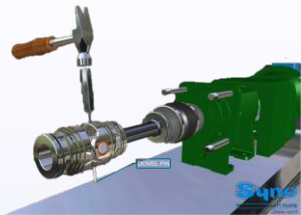

- 2D Drawings
- 3D Modeling
- 3D Rendering
- Installation Animation
- Process Animation
- Troubleshooting Animation
- Animated Training Module
- Immersive Training Module

INSTALLATION ANIMATION VIDEOS

FILTER PRESS - NMP

ANFD - BEW

CAVITY PUMPS - SYNO PUMPS

SPECIAL PURPOSE

1G 2G 3G SENSOR
TATA STEEL

Scan above QR codes to see our videos

PROCESS ANIMATION VIDEOS

ANFD - CHEMIPLANT

FILTER PRESS - NMP