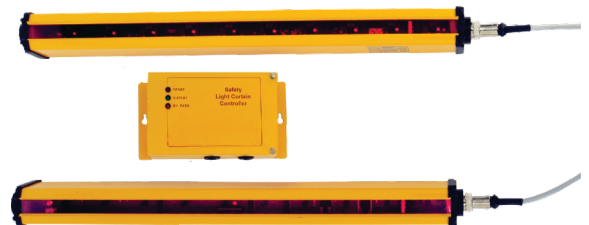

SAI TECH CONTROLS

Inductive Proximity Switches

Magnetic Proximity Switches

Optical Proximity Switches

Capacitive Proximity Switches

Optical Safety Curtain

Switching Mode Power Supplies / Battery Chargers

Vibratory Feeder Controllers

140 X 58 X 60

144 X 144 X 80 Timer Base

192 X 96 X 100

190 X 55 X 100

190 X 147 X 90

Solid State Relays & Relay Modules

Digital Temp / PID Controllers

Digital Counter / Timer / RPM Indicators