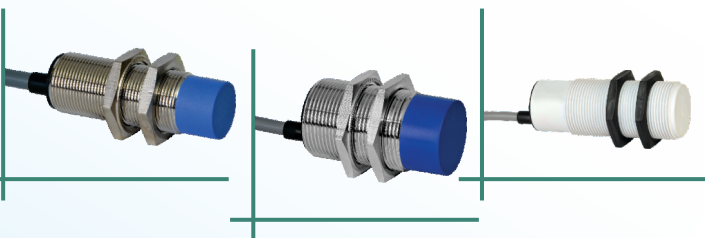

SAI TECH CONTROLS

Inductive Proximity Switches

Magnetic Proximity Switches

Optical Proximity Switches

Capacitive Proximity Switches

Optical Safety Curtain

Switching Mode Power Supplies / Battery Chargers

Vibratory Feeder Controllers

140 X 58 X 60

144 X 144 X 80 Timer Base

192 X 96 X 100

190 X 55 X 100

190 X 147 X 90

Solid State Relays & Relay Modules

Digital Temp / PID Controllers

Digital Counter / Timer / RPM Indicators