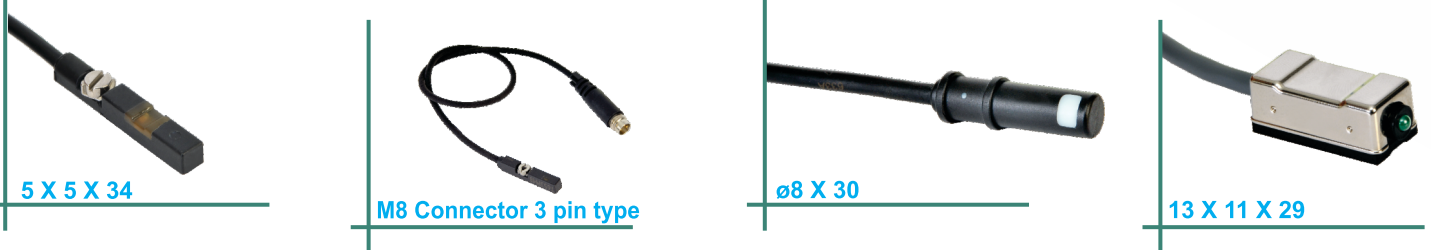

SAI TECH CONTROLS

Inductive Proximity Switches

Magnetic Proximity Switches

Optical Proximity Switches

Capacitive Proximity Switches

Optical Safety Curtain

Switching Mode Power Supplies / Battery Chargers

Vibratory Feeder Controllers

140 X 58 X 60

144 X 144 X 80 Timer Base

192 X 96 X 100

190 X 55 X 100

190 X 147 X 90

Solid State Relays & Relay Modules

Digital Temp / PID Controllers

Digital Counter / Timer / RPM Indicators