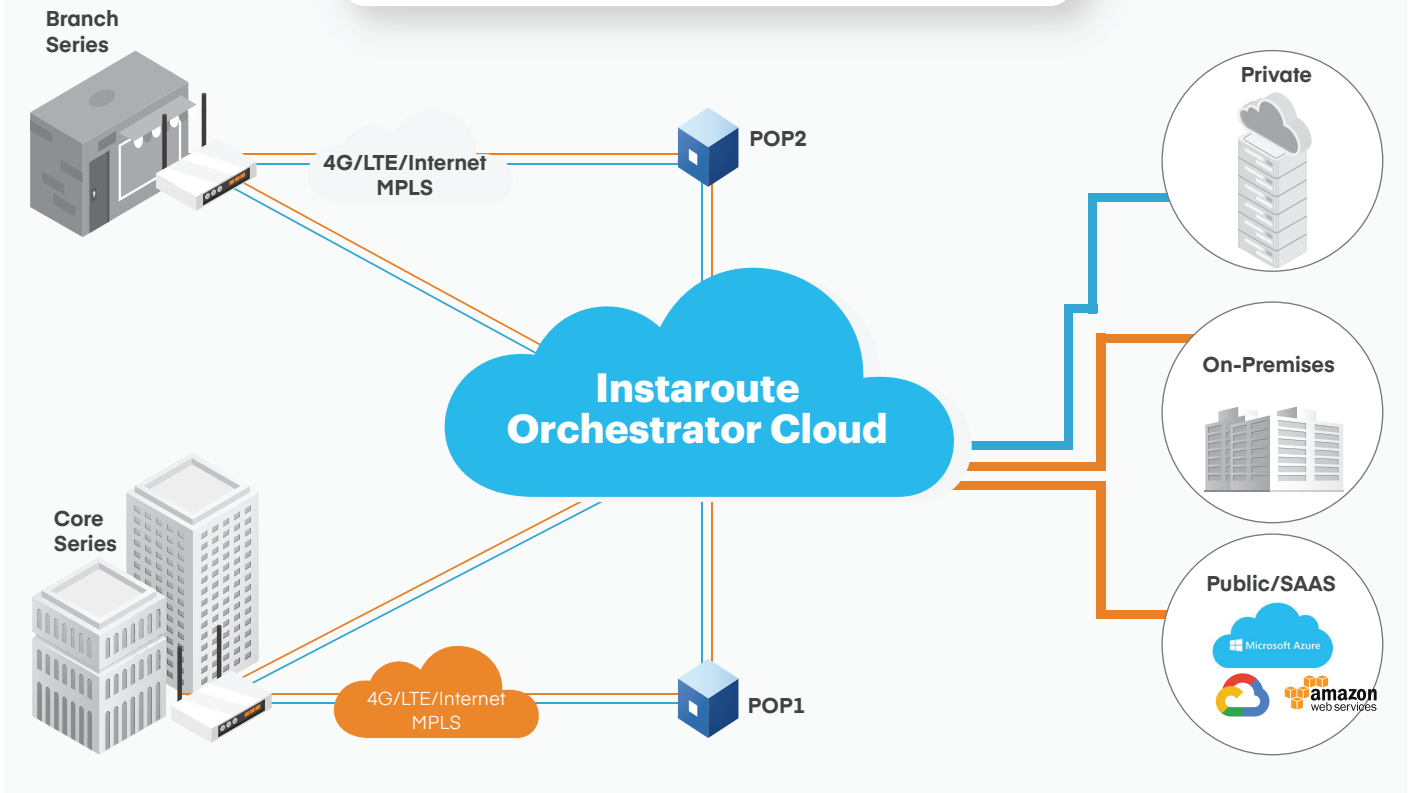

Instaroute Deployment Architecture

400+

Enterprise Customers

10000+

India Deployments

100%

Availability in Rural India

NATIONAL BANK FOR AGRICULTURE AND RURAL DEVELOPMENT	Utkarsh Small Finance Bank	POONAWALLA HOUSING FINANCE Apna Ghar, Apni Pehchan	नोंदणी व मुद्रांक विभाग महाराष्ट्र शासन	Aadhar Housing Finance Ltd GHAR BANEGA, TOH DESH BANEGA.
TRENT LIMITED A TATA Enterprise	india 1 ATM	esds® enabling futurability.	medall DIAGNOSTICS experts who care	Pizza Hut
CMS	wipro	ElasticRun	Sarvatra TECHNOLOGIES	SIEMENS Gamesa RENEWABLE ENERGY