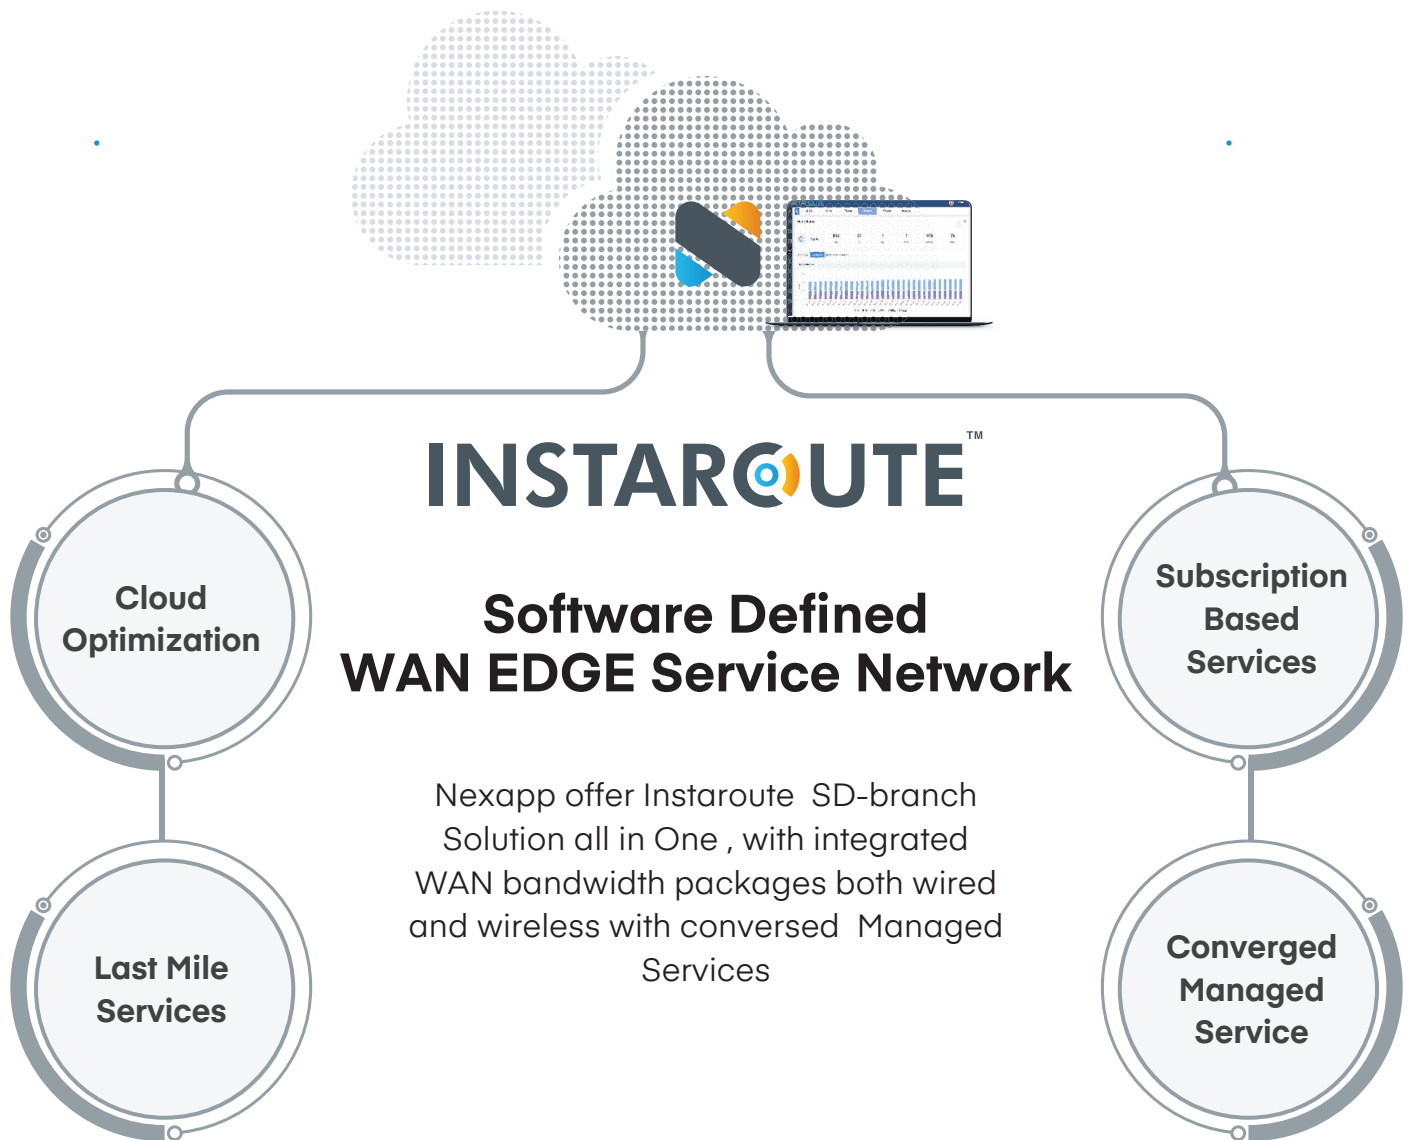

### Cloud optimization

Optimized traffic to Cloud and SaaS applications.

### BYO connectivity

## Network as a Service

# Software Defined Branch - Network as a Service

SD-Branch uses SD-WAN technology bundled with WAN EDGE routers to transform and simplify branch networks. It allows multiple branches to be connected over wired and wireless WAN, making management and operations simple, reliable secure and cost-effective.