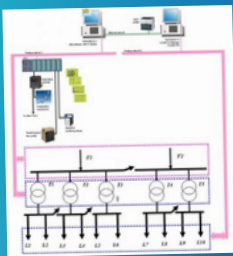

Power System Studies

- Load Flow Study
- Short Circuit Study
- System Transient Stability Analysis
- Motor Starting Study
- Relay Coordination Study
- System Harmonics Study
- Arc Flash Study & Analysis
- Motor Starting Study & Analysis
- Power Quality Analysis
- Voltage Drop Study and Analysis

Energy Management System Solution

- Design & Engineering
- Supply
- Installation
- Testing & Commissioning
- AMC

Secondary Engineering

- Control & Relay Panel Designing (All voltage Level)
- LCC Panel Designing (All Voltage Level)
- Cable Engineering (Cable Schedule etc.)
- Substation Automation System
- Engineering Support for Retrofit Works
- Preparation Of As Built Drawings
- Customized Solutions for Industries

Training Services (Online / Offline)

- Protection Relays Training
- Switchgears Training (LV/MV)
- Electrical Safety Training