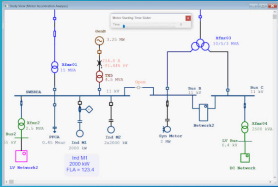

Power System Studies

- Load Flow Study
- Short Circuit Study
- System Transient Stability Analysis
- Motor Starting Study
- Relay Coordination Study
- System Harmonics Study
- Arc Flash Study & Analysis
- Motor Starting Study & Analysis
- Power Quality Analysis
- Voltage Drop Study and Analysis